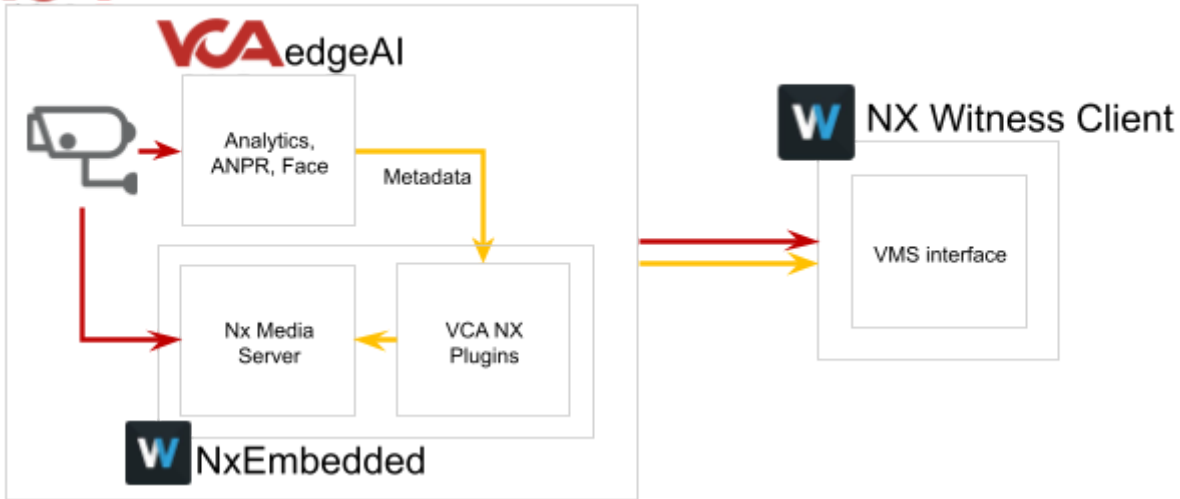

ADVANCED AI TRACKING FEATURES

The VCA edge plugin allows AI analytics and events to be produced on the camera, removing the need for server hardware using three deep learning engines to provide excellent results.

FACE RECOGNITION

Turning the camera into a FACE detector, this plugin can create an event when a face is detected and forward the metadata as part of an integrated solution or as a standalone system at the edge, no server.

ANPR & VEHICLE RECOGNITION

Available across the IPAi range, the plugin can turn your camera into a licence plate detector with the added optional feature of make, model and colour recognition. Used as part of an integrated solution or standalone ANPR system, no server.

NxEmbedded

ARCHITECTURE

VCA IPai camera

CAMERA OPTIONS

IPM 4K*

4K IR Dome IP Camera
IPM358-7211IR

4K IR Bullet IP Camera
IPM65A08-7315IR

*Support for Nx Embedded only, non Ai analytic cameras